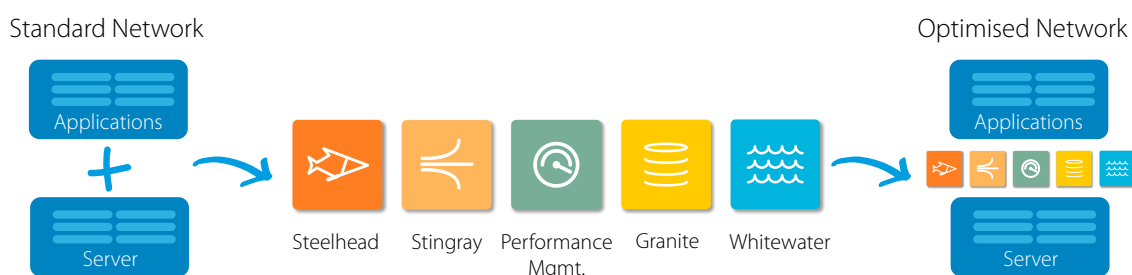

PerformancePOD fuses together innovative technologies that make applications faster, converge branch infrastructure, protect branch data, consolidate data centres, and manage performance through one single solution stack from Fujitsu and Riverbed.

PerformancePOD provides a highly optimised application compute stack for the delivery of resilient applications for centralised workloads.

### PerformancePOD integrates the technologies of

- Riverbed's Performance Platform
- Fujitsu's PRIMERGY servers

### PerformancePOD is available as the following solutions

<b>WAN Optimisation</b>	Accelerate application and data transfer over wide area and hybrid networks Increase system performance and enhance IT control and visibility across data centres, branch offices and in the cloud.
<b>Application Delivery</b>	Make applications more reliable with local and global load balancing Create, manage and deliver Layer 7 services quickly and at a lower cost Control and optimise end-user services by differentiating and prioritising application traffic.
<b>Performance Management</b>	Monitor your entire network Map your applications dependency on the network easily with discovery wizard Identify and resolve IT issues with integrated PacketFlow (iP/F) data Effectively monitor and troubleshoot application performance issues
<b>Optional: Storage Delivery</b>	Locate virtual servers and storage at the data centre Provision and control all locations from the data centre.
<b>Optional: Cloud Backup Optimisation – Provided by Riverbed</b>	Eliminate tape, improve disaster recovery, and reduce costs Leverage the cloud as a secure, durable storage location accessible from anywhere.